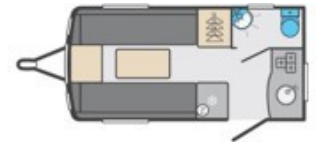

Description

Swift Sprite Compact

A new and unregistered 2024 Swift Sprite Compact caravan for sale featuring a narrower bodyshell with front seating and sleeping options, plus an end kitchen.

This caravan has the standard Swift Sprite colour scheme and benefits from a 3 year warranty and 10 year body integrity warranty.

Bed Sizes

Front Offside Single 5' 11" x 2' 2"
Front Nearside Single 5' 11" x 2' 2"
or Front Double 6' 0" x 5' 11"

Dimensions

Internal Length 3.66m / 12' 0"
Overall Length 5.37m / 17' 7"
Overall Width 2.03m / 6' 8"
Overall Height 2.59m / 8' 6"

Technical Specifications

M.R.O. - 980kg M.T.P.L.M. - 1094kg No of Berths - 2 Model Year - 2024 Awning Size - Please Ask

Features Include

• **MAY MADNESS OFFER - SAVE £1,000 ON RRP OF £21,195**

Please note library images are displayed, to give you a flavour of some of the features of this caravan range, but which may not show the actual vehicle layout. Key features include:

SMART construction with GRP side body panels and GRP front & rear panels

Overall body width 2.03m / 6' 8"

Cold chamber tested to achieve grade three status for all year round use

Bluemoon soft furnishing scheme with complementary carpet colour

Full width gas locker to ensure easy access and manoeuvrability of two gas bottles

Dual fuel heating and hot water with Truma Combi Boiler

Thetford thermostatic oven and grill with three-burner gas hob, all with electronic ignition

Flatbed microwave oven with digital display

Dometic (Series 10) 98 litre under counter fridge with electronic ignition incorporating 12 litre removable freezer compartment

User-friendly 12V control panel with battery selection, battery state, lighting control and water pump circuit control

LED downlights and USB points fitted as standard